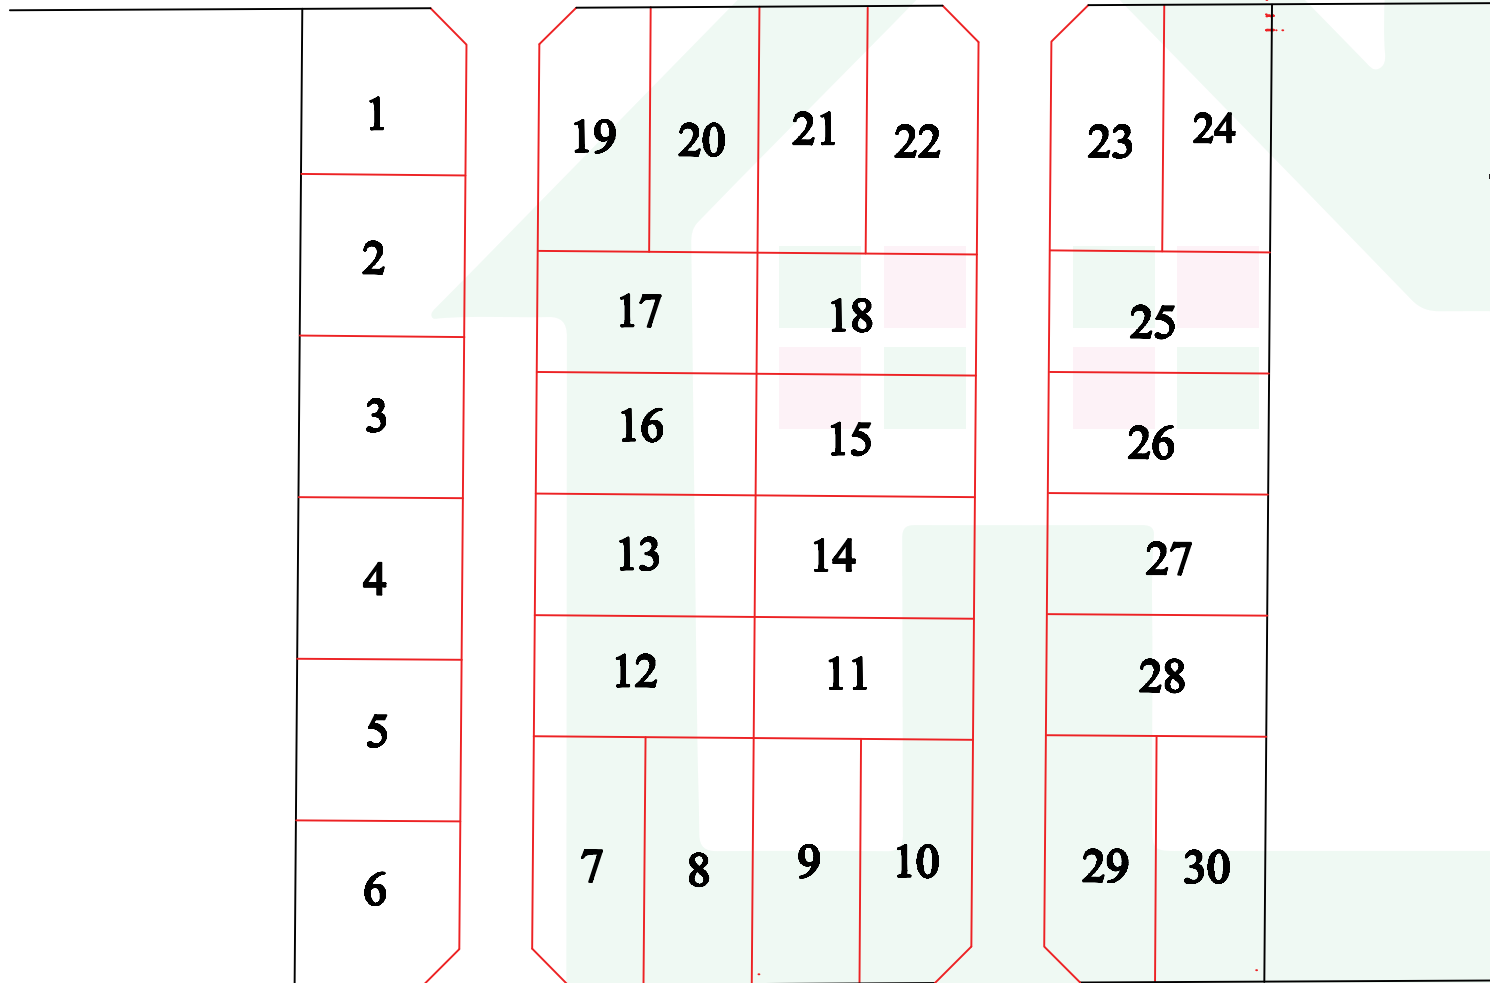

TOPCARE LANDS PLOT SKETCH

Your Trusted Home For Investment

www.topcarelands.co.ke

TOPCARE LANDS
INVESTMENT LIMITED

Your trusted home for investment

JOSKA

PHASE 25 PLOTS

CASH PRICE: